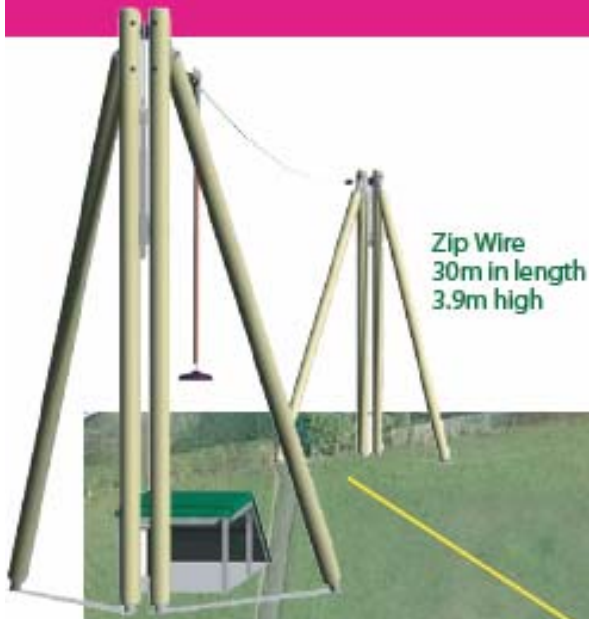

Gough Crescent Play Area proposals

November 2009

Zip Wire
30m in length
3.9m high

Basket Swing for
several users

Jungle Climber

Supemova

Gyrospring
(rotating
seesaw)

aerial
runway
for ages 4-12 years